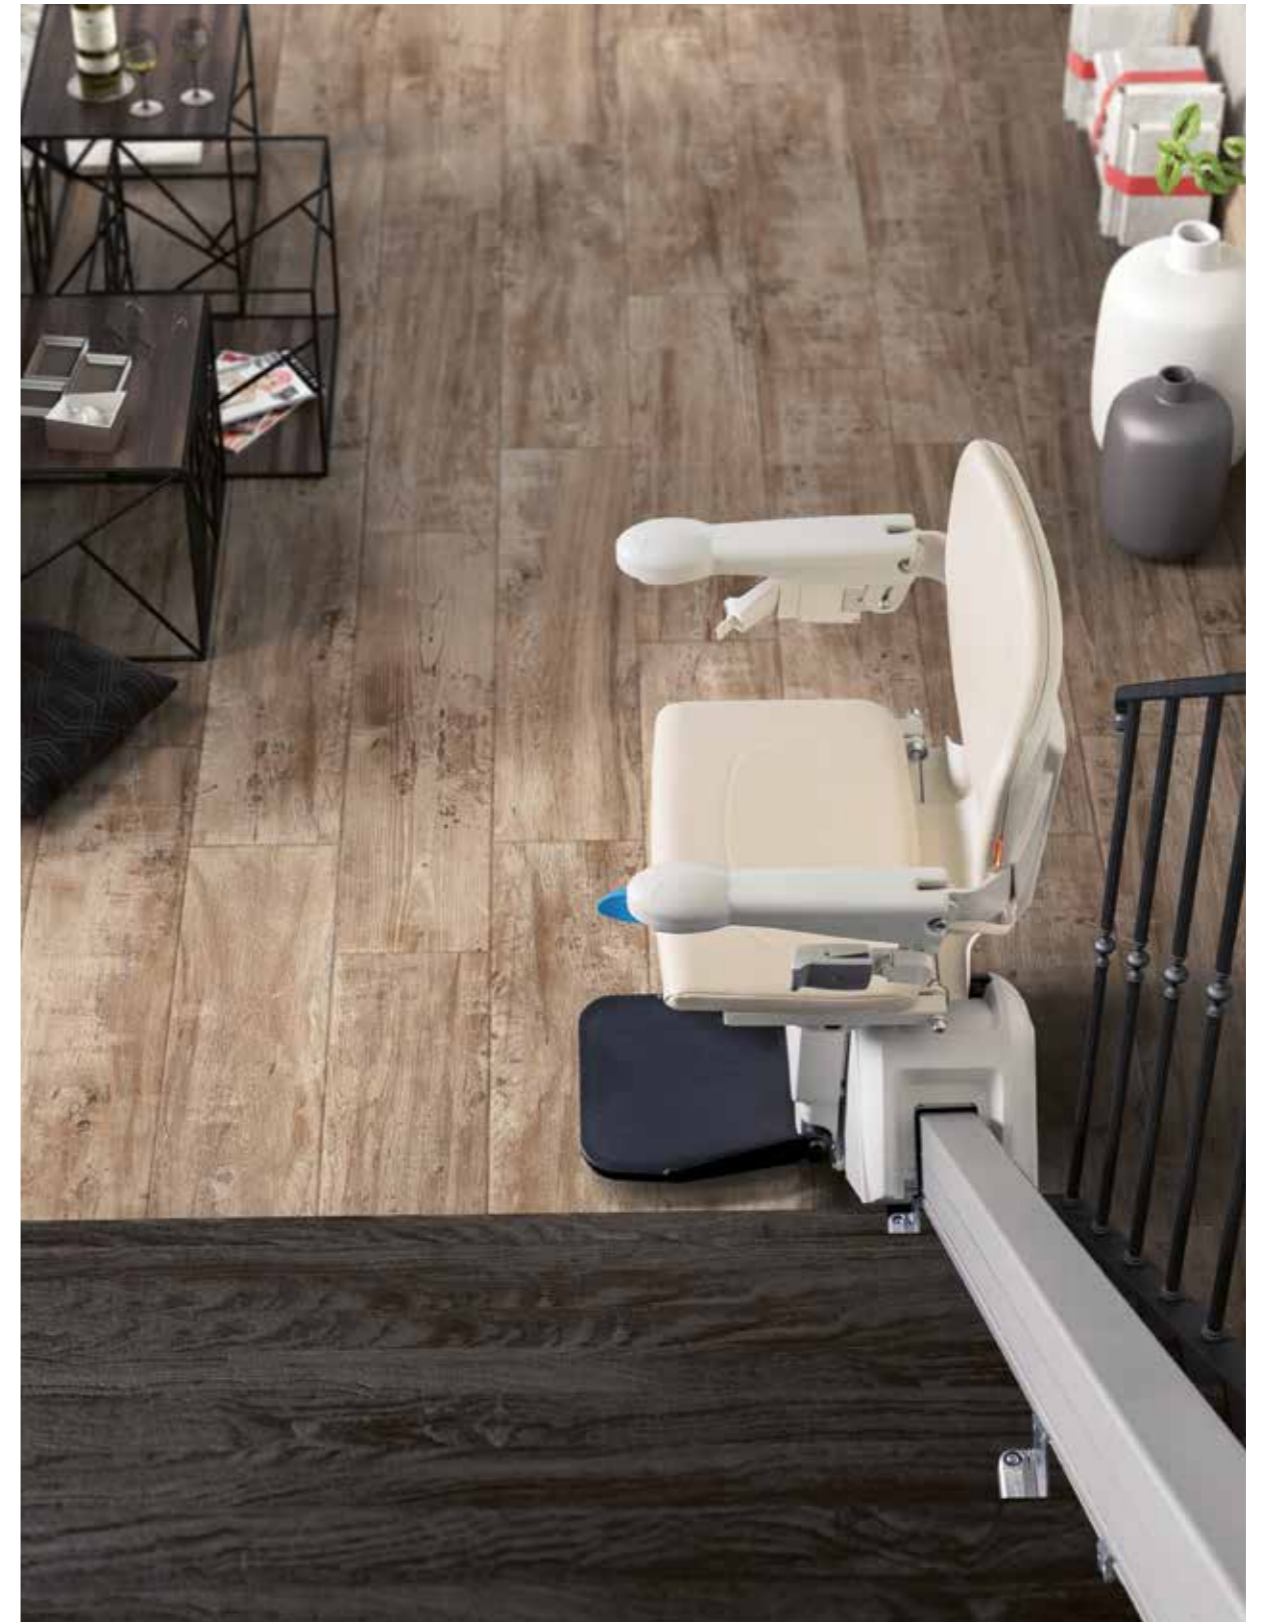

Ischia

FOR A SINGLE
FLIGHT OF STAIRS,
EASY AND COMFORTABLE

The Ischia stairlift is the ideal solution to overcome a few steps both inside and outside the house.

Elegant and silent, perfect for moving safely in a great comfort.

Ischia

Ischia frees yourself from thoughts regarding your movements about in the house: you don't need to give up anything, and Ischia doesn't require any special masonry works.

Sit down, fasten your belt and enjoy the soft march of your stairlift in complete relax.

Ischia

WHY GIVING UP TO OLD HABITS?

THE ISCHIA STAIRLIFT IS COMFORTABLE AND EASY TO USE, AND IT HAS A SMALL FOOTPRINT SO...

SERENITY AND PEACE OF MIND AT HOME.

FLEXIBLE AND ELEGANT

Ischia folds easily with the armrests, seat and footrest: it is never an encumbrance for those who have to use the staircase, it is always a pleasure to see it in the context of the house, for its shapes and discreet colors.

THE FOOTREST IS COVERED WITH NON-SLIP MATERIAL AND FITTED WITH SAFETY EDGES

REMOTE CONTROL

JOYSTICK IS INTUITIVE AND CONVENIENT

OUTDOOR VERSION

LIGHT LEVER FOR SEAT ROTATION